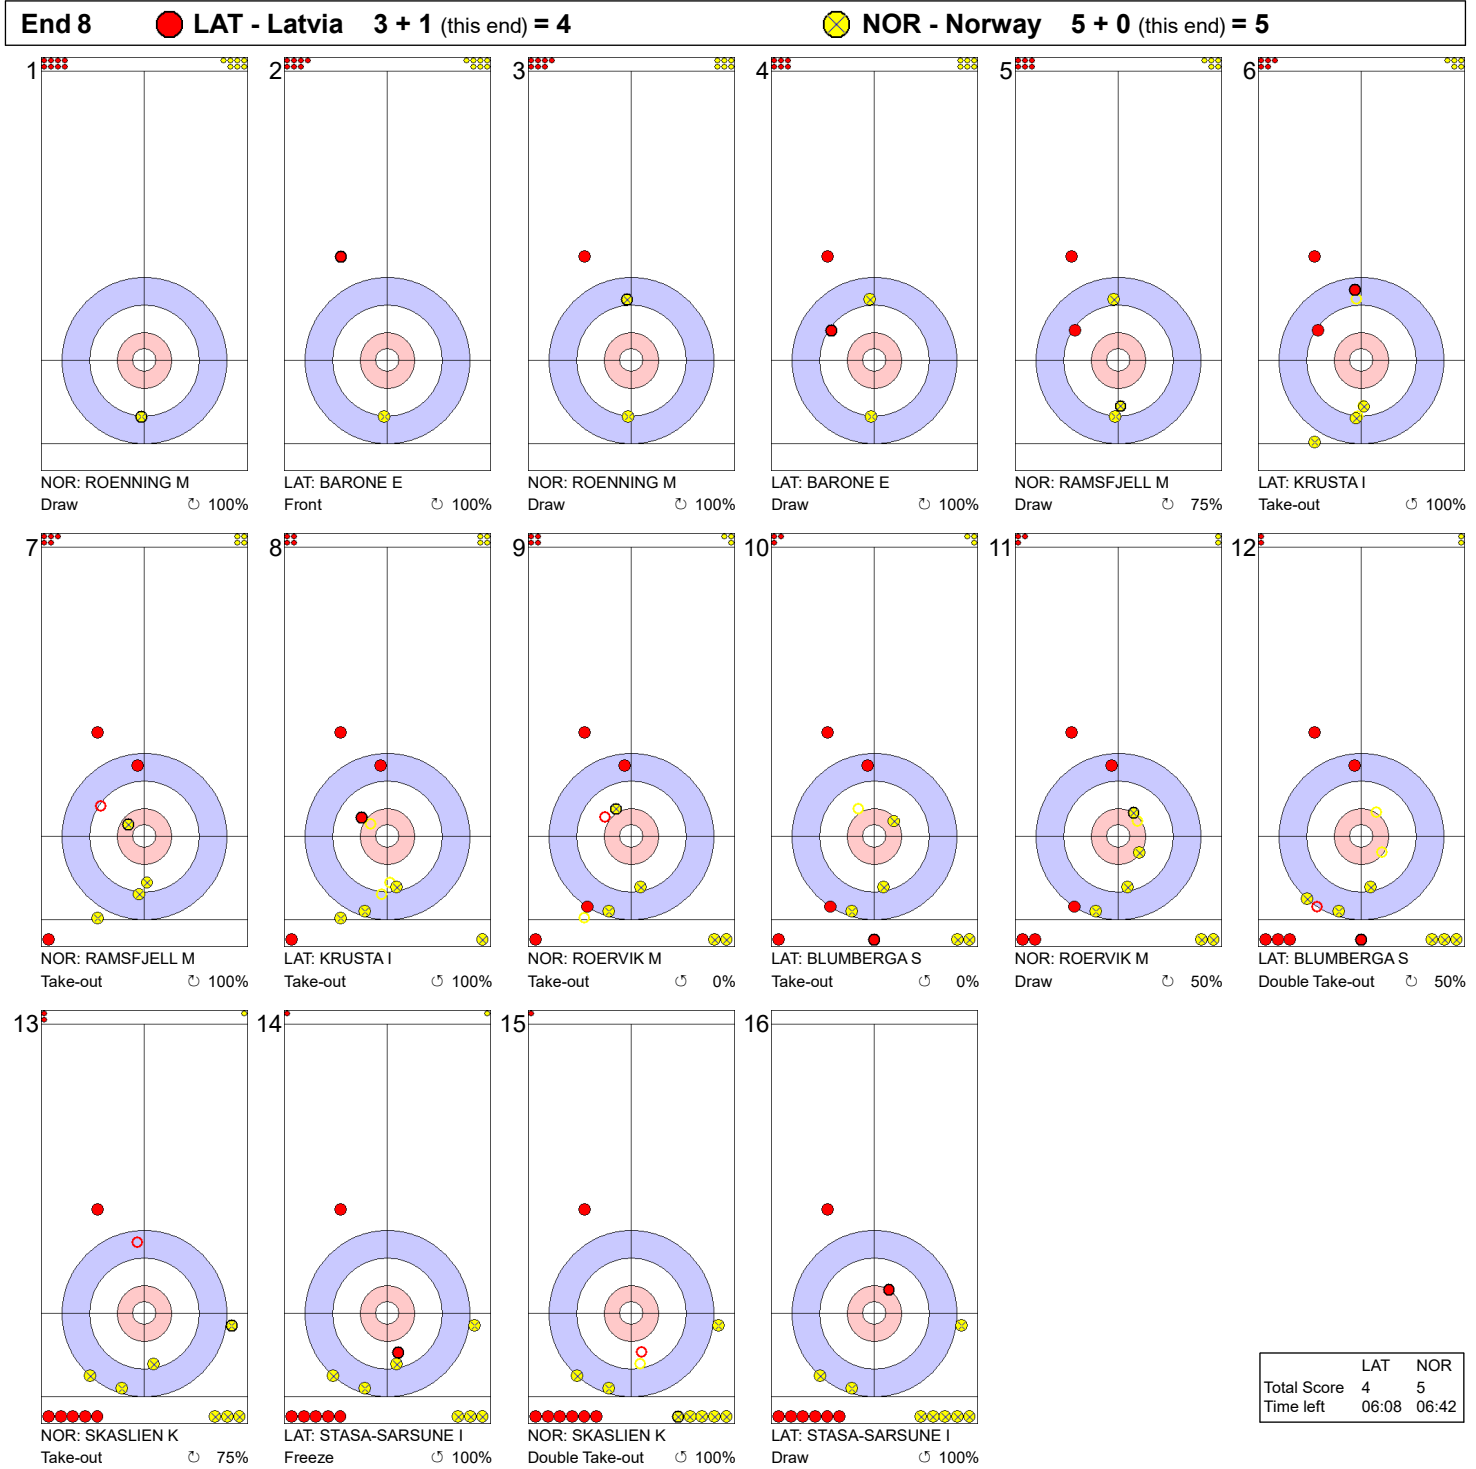

Game - Shot by Shot

	LAT	NOR
Total Score	2	2
Time left	23:14	23:56

Legend:
 ↻ Clockwise ↺ Counter-clockwise - Not considered

Game - Shot by Shot

Legend:
 ↻ Clockwise ↺ Counter-clockwise - Not considered

Game - Shot by Shot

Legend:
 ↻ Clockwise ↺ Counter-clockwise - Not considered

Game - Shot by Shot

End 7 ● **LAT - Latvia** 3 + 0 (this end) = 3 ● **NOR - Norway** 3 + 2 (this end) = 5

	LAT	NOR
Total Score	3	5
Time left	09:54	10:25

Legend:
 ↻ Clockwise ↺ Counter-clockwise - Not considered

Game - Shot by Shot

Legend:
 ↻ Clockwise ↺ Counter-clockwise - Not considered

Game - Shot by Shot

Legend:
 ↻ Clockwise ↺ Counter-clockwise - Not considered

Game - Shot by Shot

Legend:
 ↻ Clockwise ↺ Counter-clockwise - Not considered