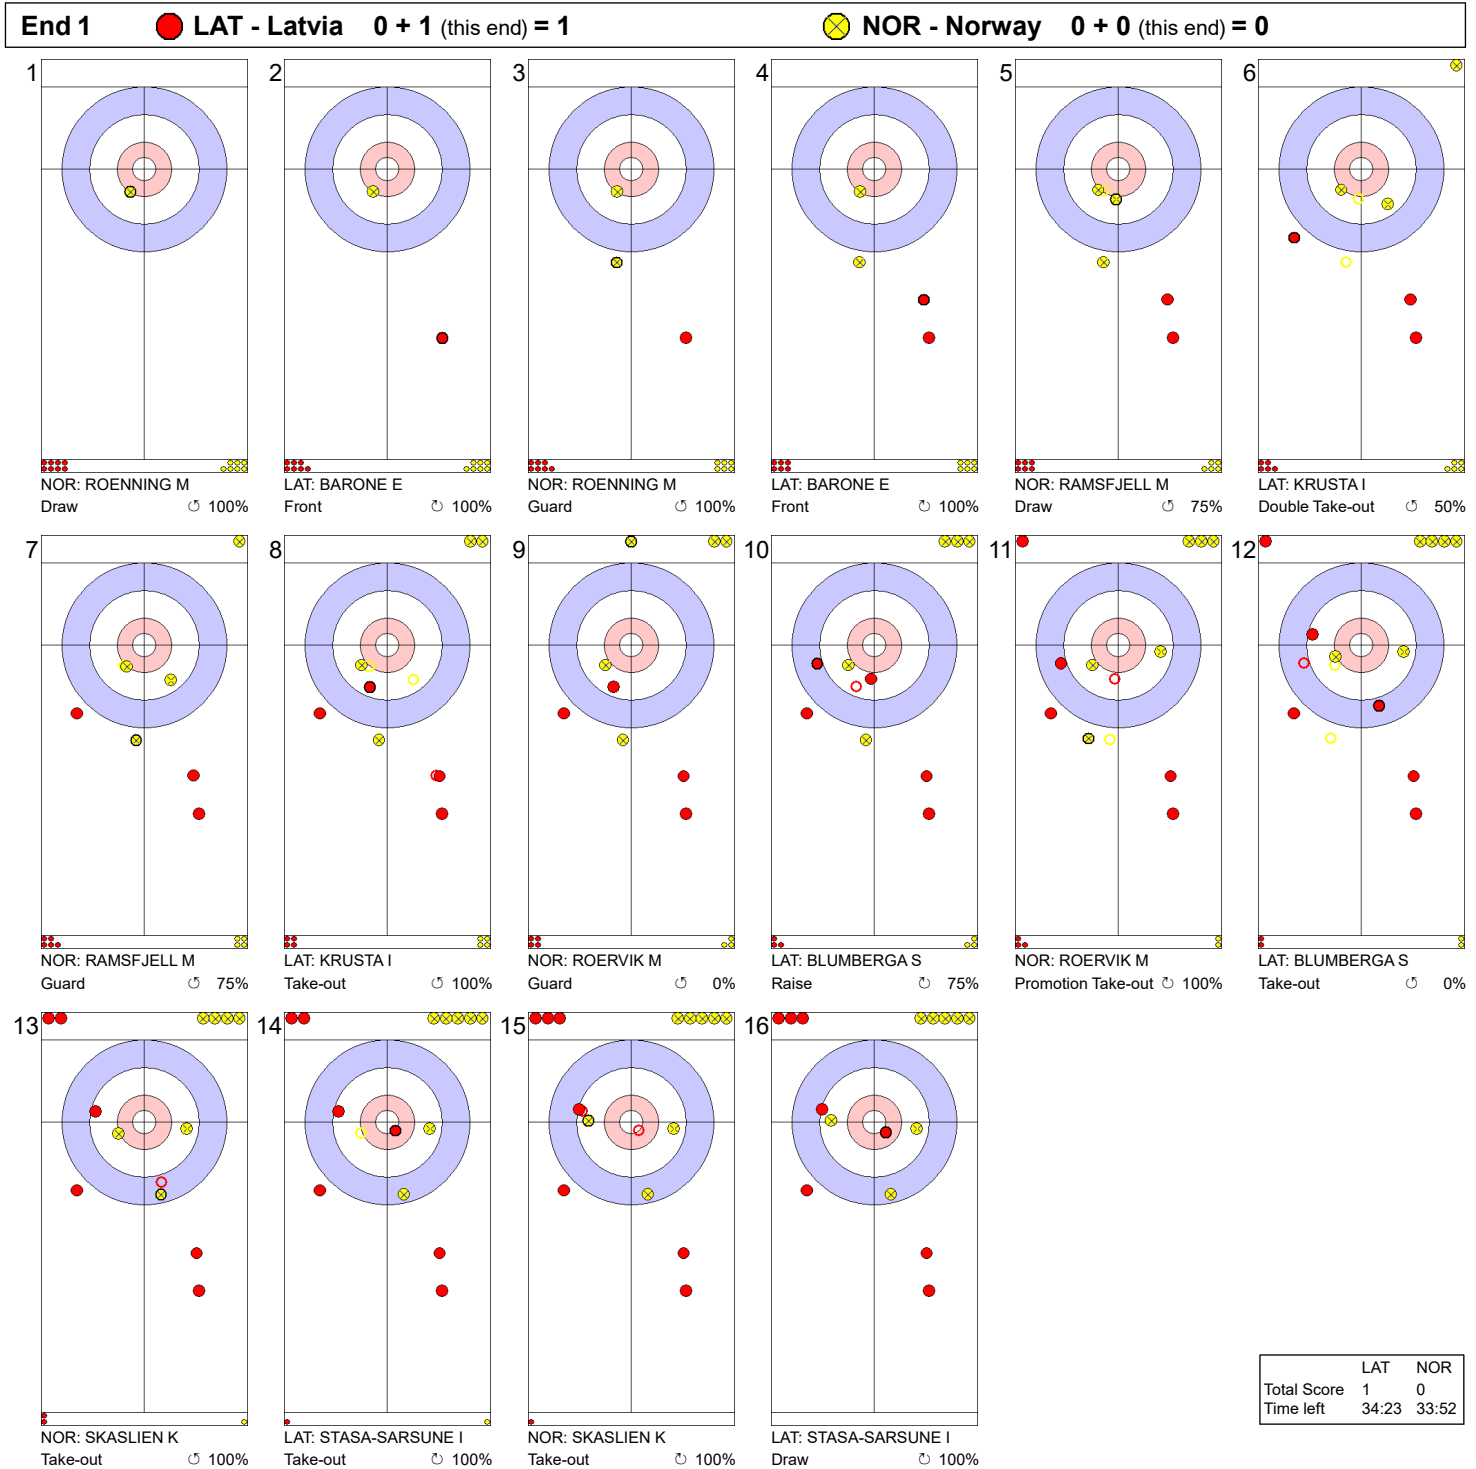

Game - Shot by Shot

Legend:
 ↻ Clockwise ↺ Counter-clockwise - Not considered

Game - Shot by Shot

Legend:
 ↻ Clockwise ↺ Counter-clockwise - Not considered

Game - Shot by Shot

Legend:
 ↻ Clockwise ↺ Counter-clockwise - Not considered

Game - Shot by Shot

	LAT	NOR
Total Score	2	2
Time left	23:14	23:56

Legend:
 ↻ Clockwise ↺ Counter-clockwise - Not considered

Game - Shot by Shot

Legend:
 ↻ Clockwise ↺ Counter-clockwise - Not considered

Game - Shot by Shot

Legend:
 ↻ Clockwise ↺ Counter-clockwise - Not considered

Game - Shot by Shot

End 7 ● **LAT - Latvia** 3 + 0 (this end) = 3 ● **NOR - Norway** 3 + 2 (this end) = 5

	LAT	NOR
Total Score	3	5
Time left	09:54	10:25

Game - Shot by Shot

Legend:
 ↻ Clockwise ↺ Counter-clockwise - Not considered