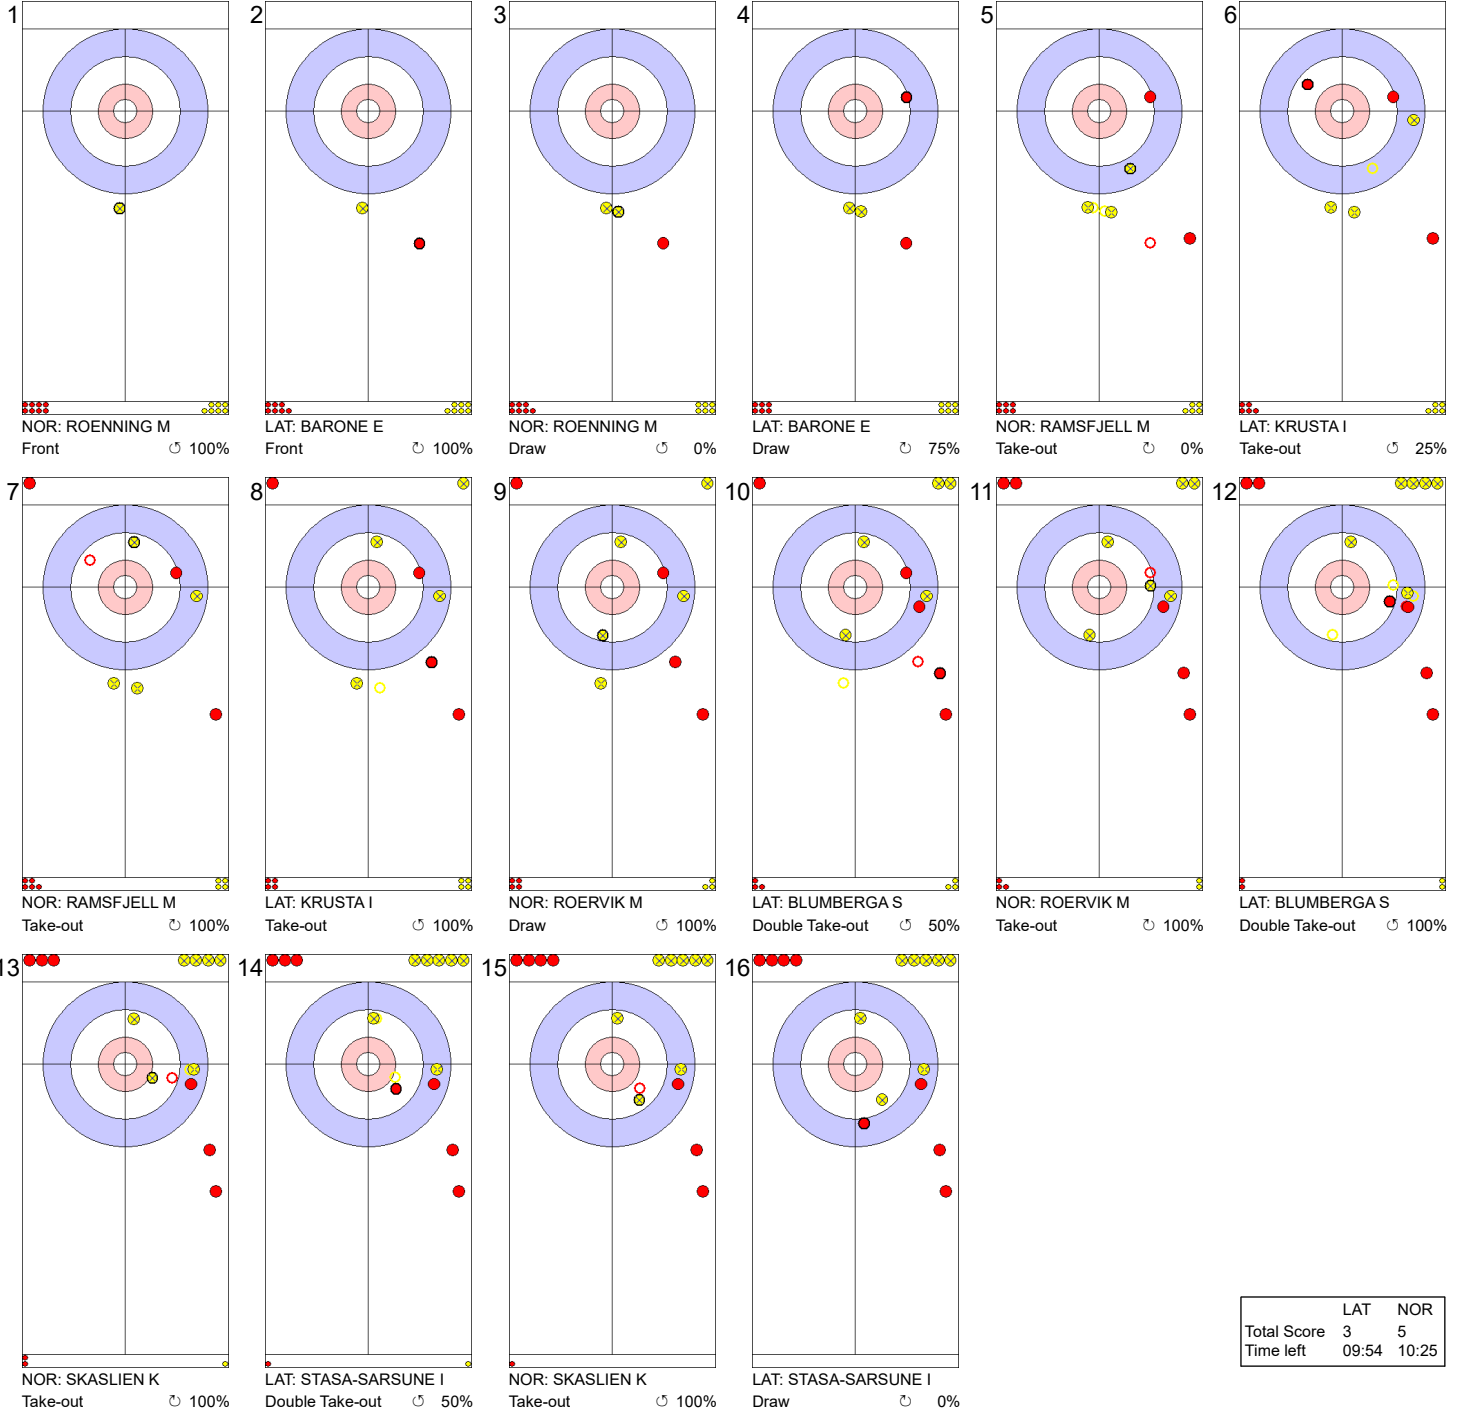

Game - Shot by Shot

Legend:
 ↻ Clockwise ↺ Counter-clockwise - Not considered

Game - Shot by Shot

Legend:
 ↻ Clockwise ↺ Counter-clockwise - Not considered

Game - Shot by Shot

Legend:
 ↻ Clockwise ↺ Counter-clockwise - Not considered

Game - Shot by Shot

	LAT	NOR
Total Score	2	2
Time left	23:14	23:56

Legend:
 ↻ Clockwise ↺ Counter-clockwise - Not considered

Game - Shot by Shot

Legend:
 ↻ Clockwise ↺ Counter-clockwise - Not considered

Game - Shot by Shot

Legend:
 ↻ Clockwise ↺ Counter-clockwise - Not considered

Game - Shot by Shot

End 7 ● **LAT - Latvia** 3 + 0 (this end) = 3 ● **NOR - Norway** 3 + 2 (this end) = 5

	LAT	NOR
Total Score	3	5
Time left	09:54	10:25

Legend:
 ↻ Clockwise ↺ Counter-clockwise - Not considered

Game - Shot by Shot

Legend:
 ↻ Clockwise ↺ Counter-clockwise - Not considered

Game - Shot by Shot

Legend:
 ↻ Clockwise ↺ Counter-clockwise - Not considered