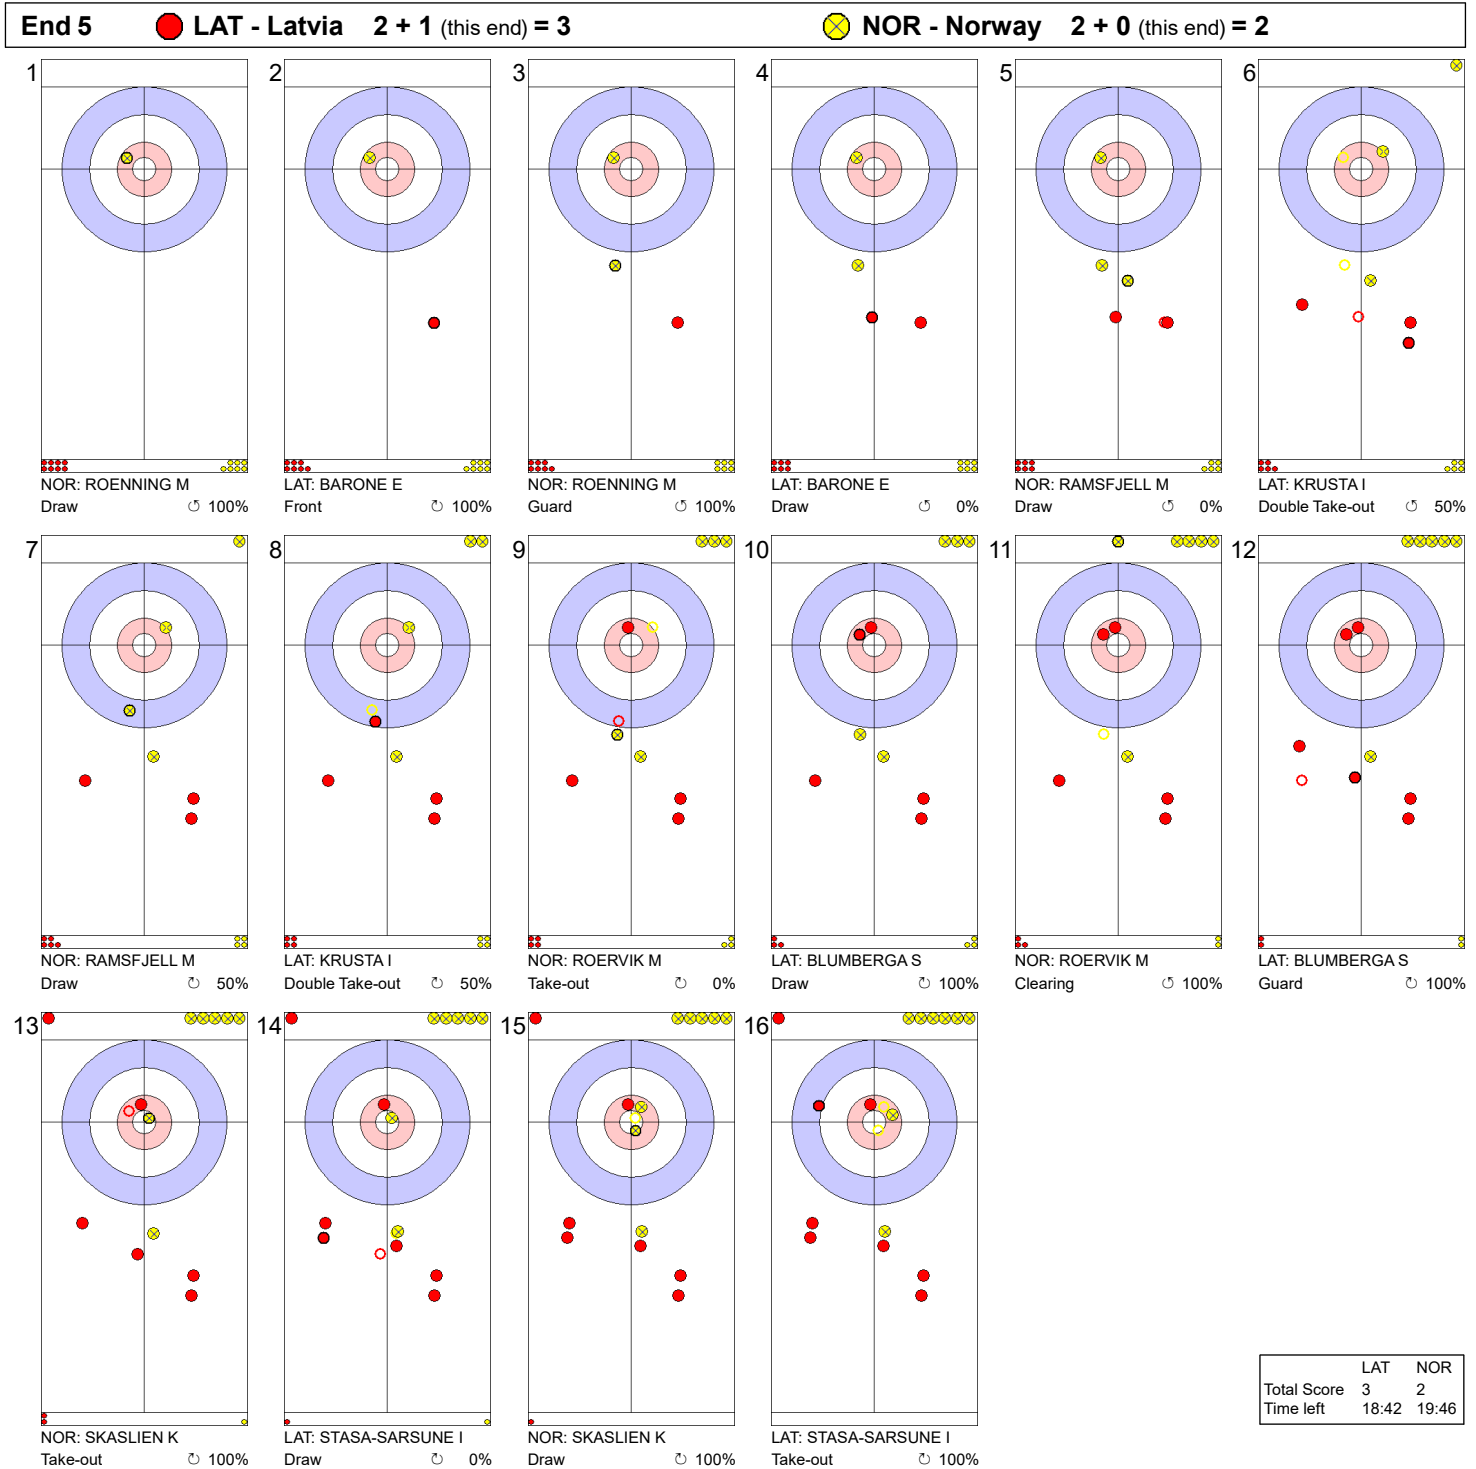

Game - Shot by Shot

Legend:
 ↻ Clockwise ↺ Counter-clockwise - Not considered

Game - Shot by Shot

Legend:
 ↻ Clockwise ↺ Counter-clockwise - Not considered

Game - Shot by Shot

Legend:
 ↻ Clockwise ↺ Counter-clockwise - Not considered

Game - Shot by Shot

	LAT	NOR
Total Score	2	2
Time left	23:14	23:56

Legend:
 ↻ Clockwise ↺ Counter-clockwise - Not considered

Game - Shot by Shot

Legend:
 ↻ Clockwise ↺ Counter-clockwise - Not considered

Game - Shot by Shot

Legend:
 ↻ Clockwise ↺ Counter-clockwise - Not considered

Game - Shot by Shot

End 7 ● **LAT - Latvia** 3 + 0 (this end) = 3 ● **NOR - Norway** 3 + 2 (this end) = 5

	LAT	NOR
Total Score	3	5
Time left	09:54	10:25

Game - Shot by Shot

Legend:
 ↻ Clockwise ↺ Counter-clockwise - Not considered