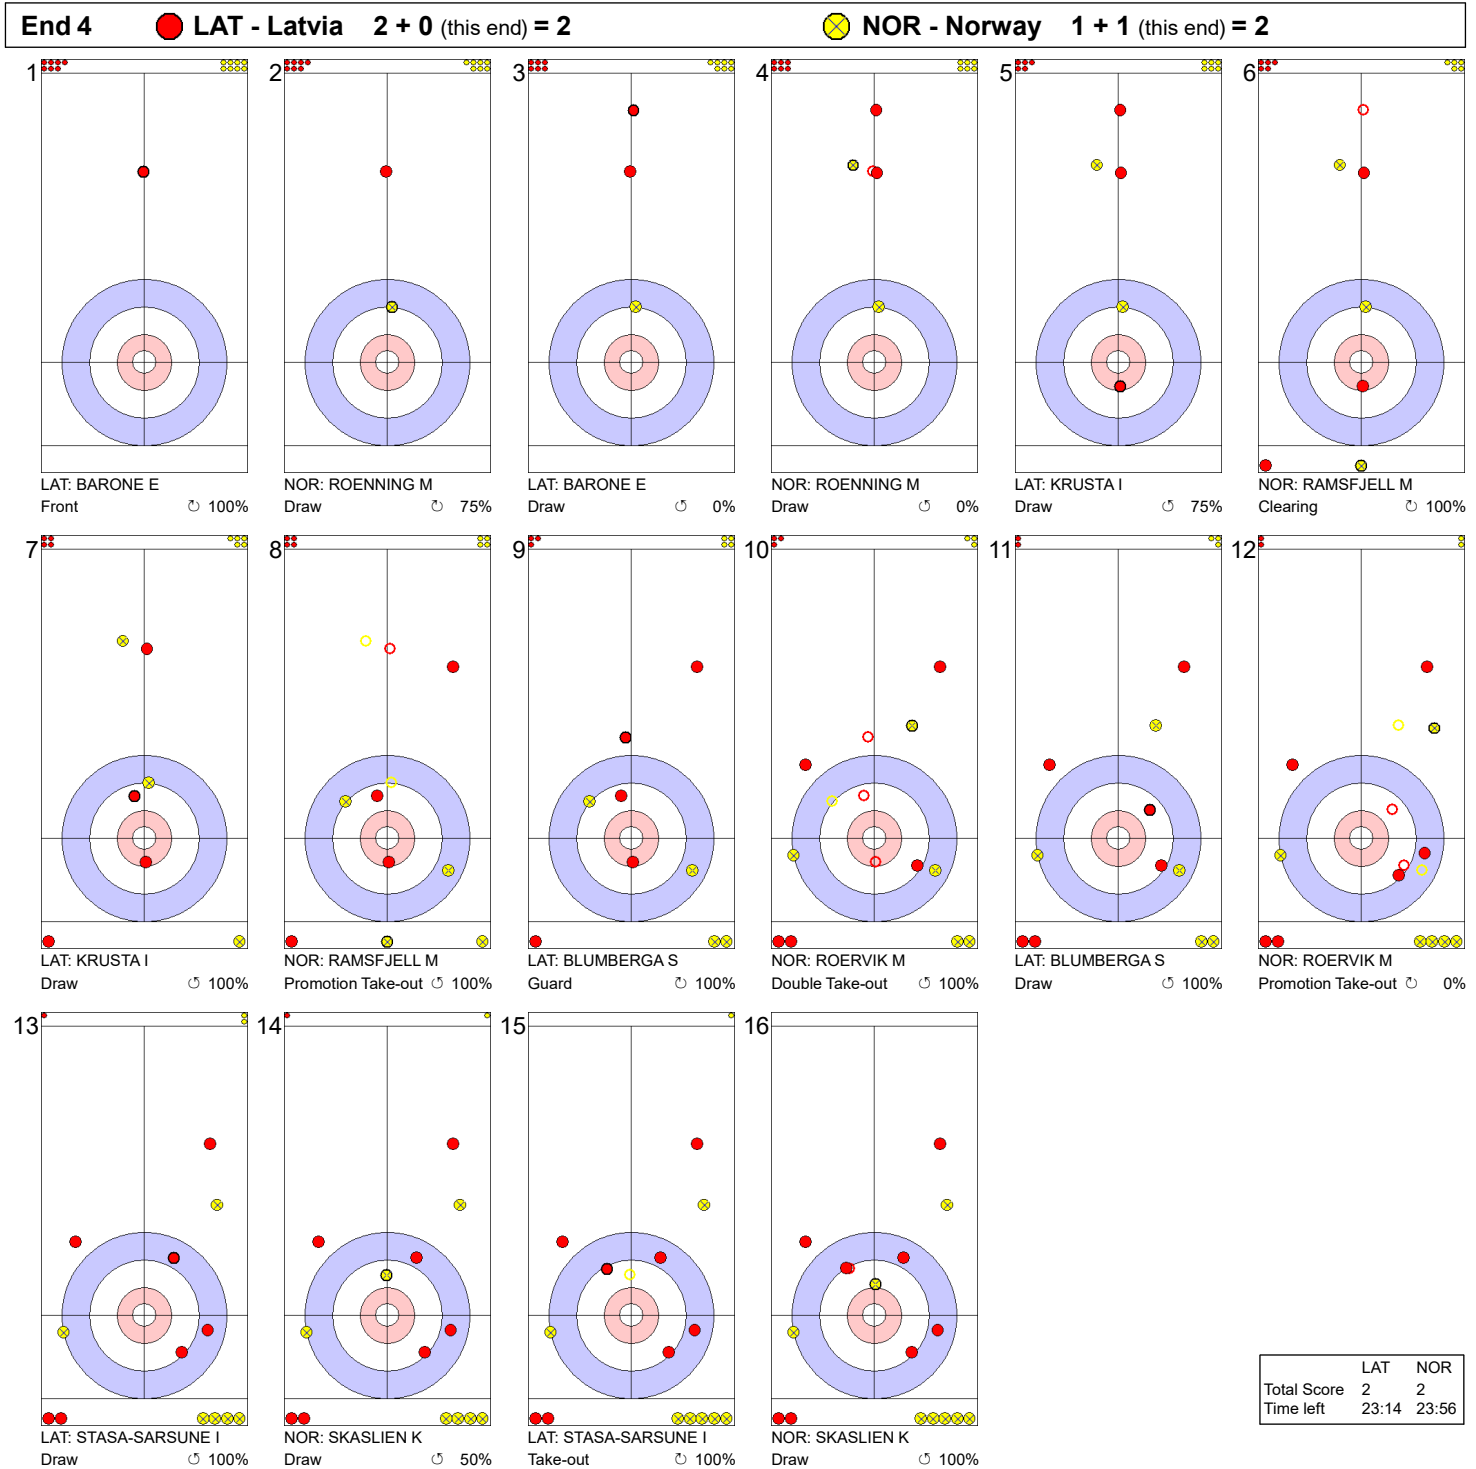

Game - Shot by Shot

Legend:
 ↻ Clockwise ↺ Counter-clockwise - Not considered

Game - Shot by Shot

Legend:
 ↻ Clockwise ↺ Counter-clockwise - Not considered

Game - Shot by Shot

Legend:
 ↻ Clockwise ↺ Counter-clockwise - Not considered

Game - Shot by Shot

	LAT	NOR
Total Score	2	2
Time left	23:14	23:56

Legend:
 ↻ Clockwise ↺ Counter-clockwise - Not considered

Game - Shot by Shot

Legend:
 ↻ Clockwise ↺ Counter-clockwise - Not considered

Game - Shot by Shot

Legend:
 ↻ Clockwise ↺ Counter-clockwise - Not considered

Game - Shot by Shot

End 7 ● **LAT - Latvia** 3 + 0 (this end) = 3 ● **NOR - Norway** 3 + 2 (this end) = 5

	LAT	NOR
Total Score	3	5
Time left	09:54	10:25

Game - Shot by Shot

Legend:
 ↻ Clockwise ↺ Counter-clockwise - Not considered