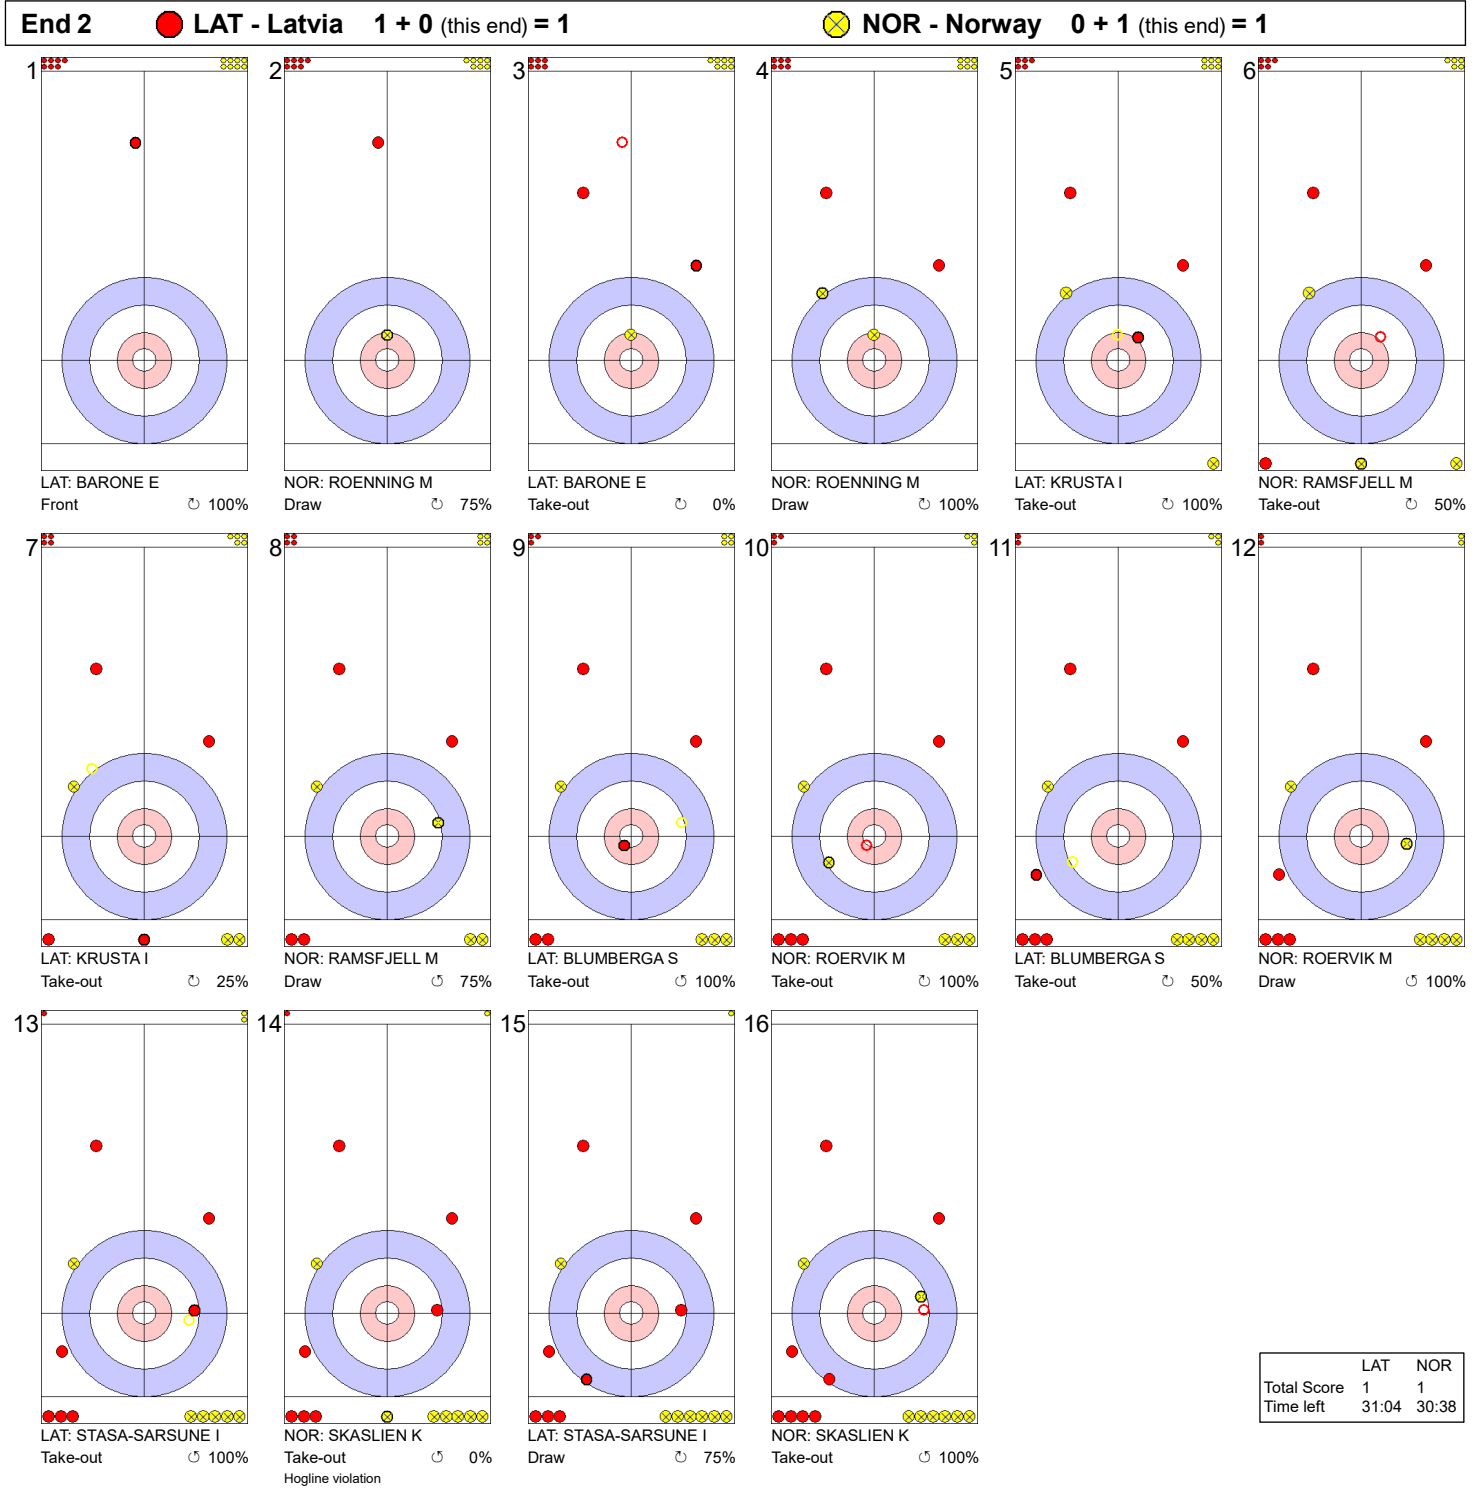

Game - Shot by Shot

Legend:
 ↻ Clockwise ↺ Counter-clockwise - Not considered

Game - Shot by Shot

Legend:
 ↻ Clockwise ↺ Counter-clockwise - Not considered

Game - Shot by Shot

Legend:
 ↻ Clockwise ↺ Counter-clockwise - Not considered

Game - Shot by Shot

	LAT	NOR
Total Score	2	2
Time left	23:14	23:56

Legend:
 ↻ Clockwise ↺ Counter-clockwise - Not considered

Game - Shot by Shot

Legend:
 ↻ Clockwise ↺ Counter-clockwise - Not considered

Game - Shot by Shot

Legend:
 ↻ Clockwise ↺ Counter-clockwise - Not considered

Game - Shot by Shot

End 7 ● **LAT - Latvia** 3 + 0 (this end) = 3 ● **NOR - Norway** 3 + 2 (this end) = 5

	LAT	NOR
Total Score	3	5
Time left	09:54	10:25

Game - Shot by Shot

Legend:
 ↻ Clockwise ↺ Counter-clockwise - Not considered