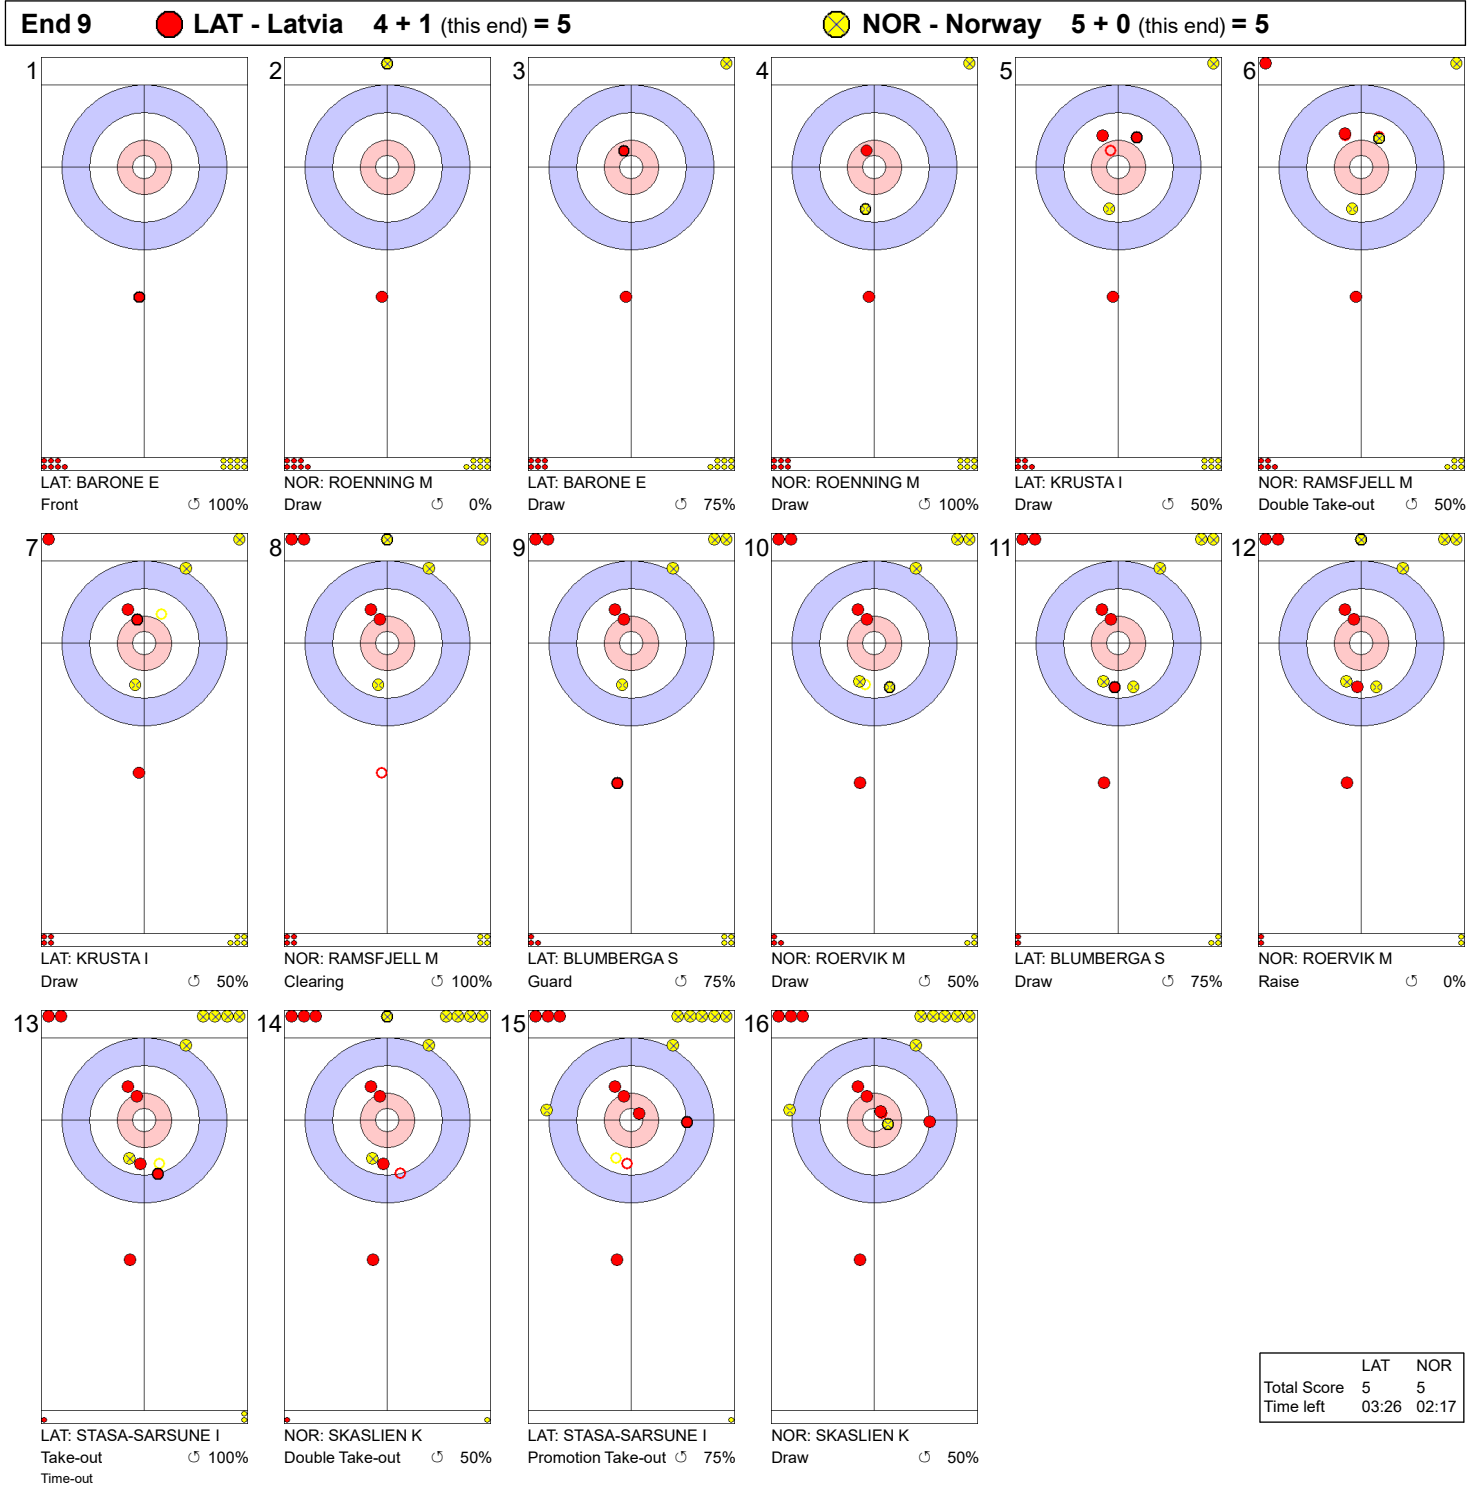

Game - Shot by Shot

	LAT	NOR
Total Score	2	2
Time left	23:14	23:56

Legend:
 ↻ Clockwise ↺ Counter-clockwise - Not considered

Game - Shot by Shot

Legend:
 ↻ Clockwise ↺ Counter-clockwise - Not considered

Game - Shot by Shot

Legend:
 ↻ Clockwise ↺ Counter-clockwise - Not considered

Game - Shot by Shot

End 7 ● **LAT - Latvia** 3 + 0 (this end) = 3 ● **NOR - Norway** 3 + 2 (this end) = 5

	LAT	NOR
Total Score	3	5
Time left	09:54	10:25

Legend:
 ↻ Clockwise ↺ Counter-clockwise - Not considered

Game - Shot by Shot

Legend:
 ↻ Clockwise ↺ Counter-clockwise - Not considered

Game - Shot by Shot

Legend:
 ↻ Clockwise ↺ Counter-clockwise - Not considered

Game - Shot by Shot

Legend:
 ↻ Clockwise ↺ Counter-clockwise - Not considered