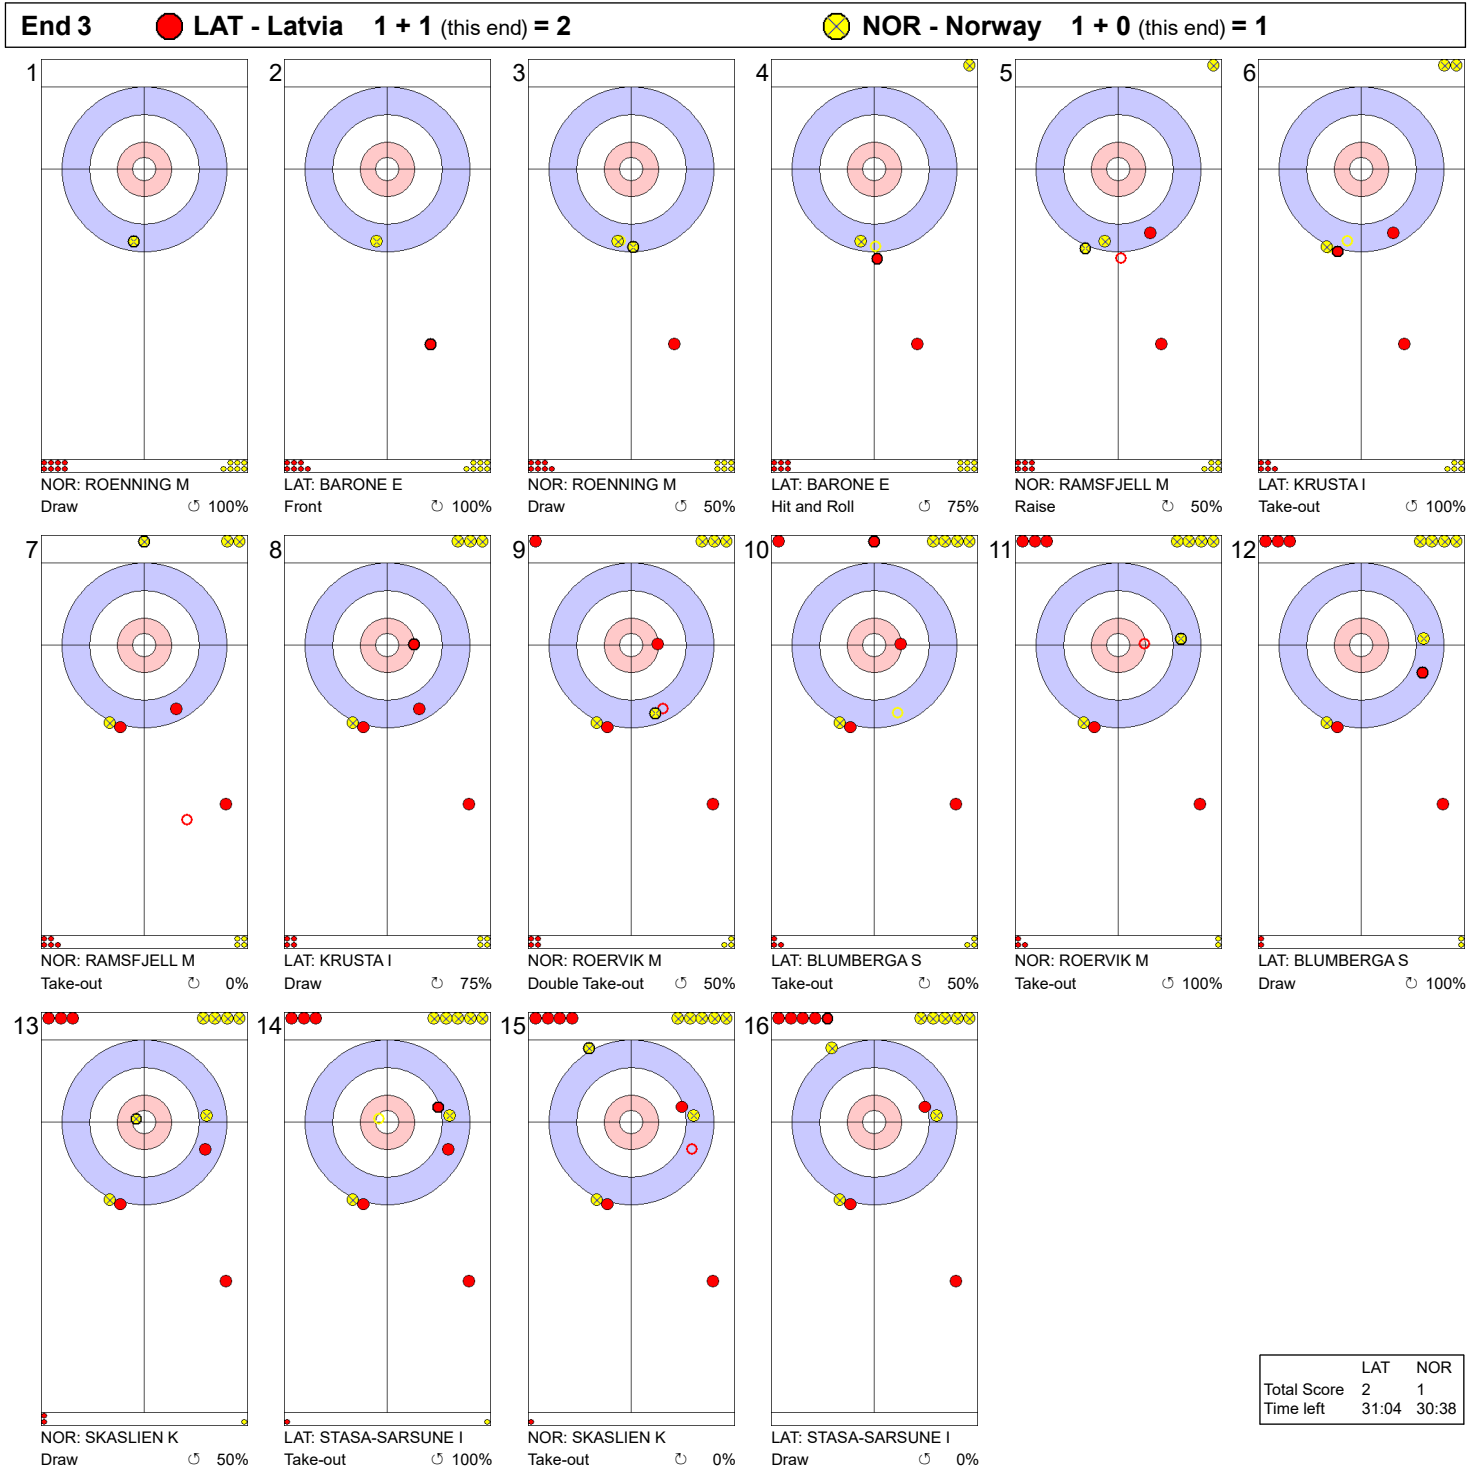

Game - Shot by Shot

Legend:
 ↻ Clockwise ↺ Counter-clockwise - Not considered

Game - Shot by Shot

Legend:
 ↻ Clockwise ↺ Counter-clockwise - Not considered

Game - Shot by Shot

Legend:
 ↻ Clockwise ↺ Counter-clockwise - Not considered

Game - Shot by Shot

	LAT	NOR
Total Score	2	2
Time left	23:14	23:56

Legend:
 ↻ Clockwise ↺ Counter-clockwise - Not considered

Game - Shot by Shot

Legend:
 ↻ Clockwise ↺ Counter-clockwise - Not considered

Game - Shot by Shot

Legend:
 ↻ Clockwise ↺ Counter-clockwise - Not considered

Game - Shot by Shot

End 7 ● **LAT - Latvia** 3 + 0 (this end) = 3 ● **NOR - Norway** 3 + 2 (this end) = 5

	LAT	NOR
Total Score	3	5
Time left	09:54	10:25

Game - Shot by Shot

Legend:
 ↻ Clockwise ↺ Counter-clockwise - Not considered