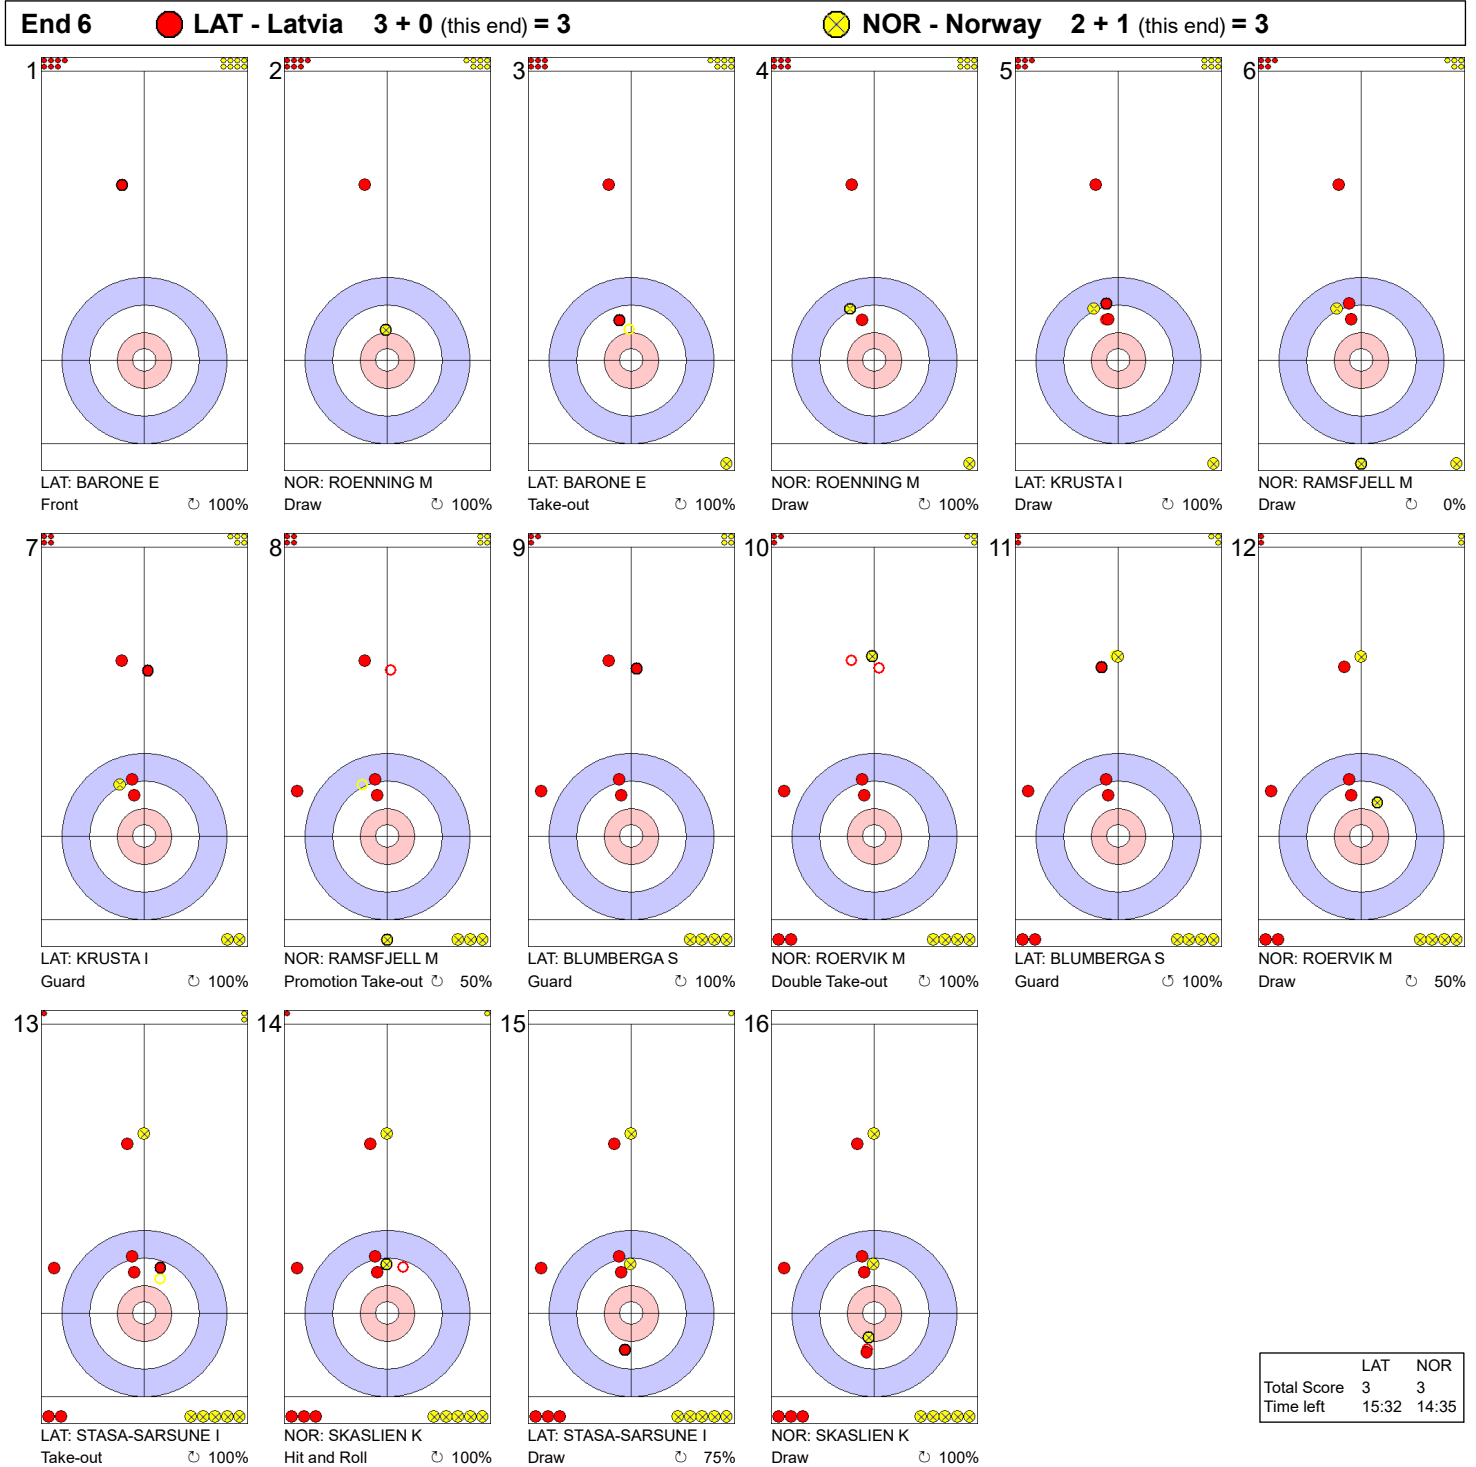

Game - Shot by Shot

Legend:
 ↻ Clockwise ↺ Counter-clockwise - Not considered

Game - Shot by Shot

Legend:
 ↻ Clockwise ↺ Counter-clockwise - Not considered

Game - Shot by Shot

Legend:
 ↻ Clockwise ↺ Counter-clockwise - Not considered

Game - Shot by Shot

	LAT	NOR
Total Score	2	2
Time left	23:14	23:56

Legend:
 ↻ Clockwise ↺ Counter-clockwise - Not considered

Game - Shot by Shot

Legend:
 ↻ Clockwise ↺ Counter-clockwise - Not considered

Game - Shot by Shot

Legend:
 ↻ Clockwise ↺ Counter-clockwise - Not considered

Game - Shot by Shot

End 7 ● **LAT - Latvia** 3 + 0 (this end) = 3 ● **NOR - Norway** 3 + 2 (this end) = 5

	LAT	NOR
Total Score	3	5
Time left	09:54	10:25

Game - Shot by Shot

Legend:
 ↻ Clockwise ↺ Counter-clockwise - Not considered